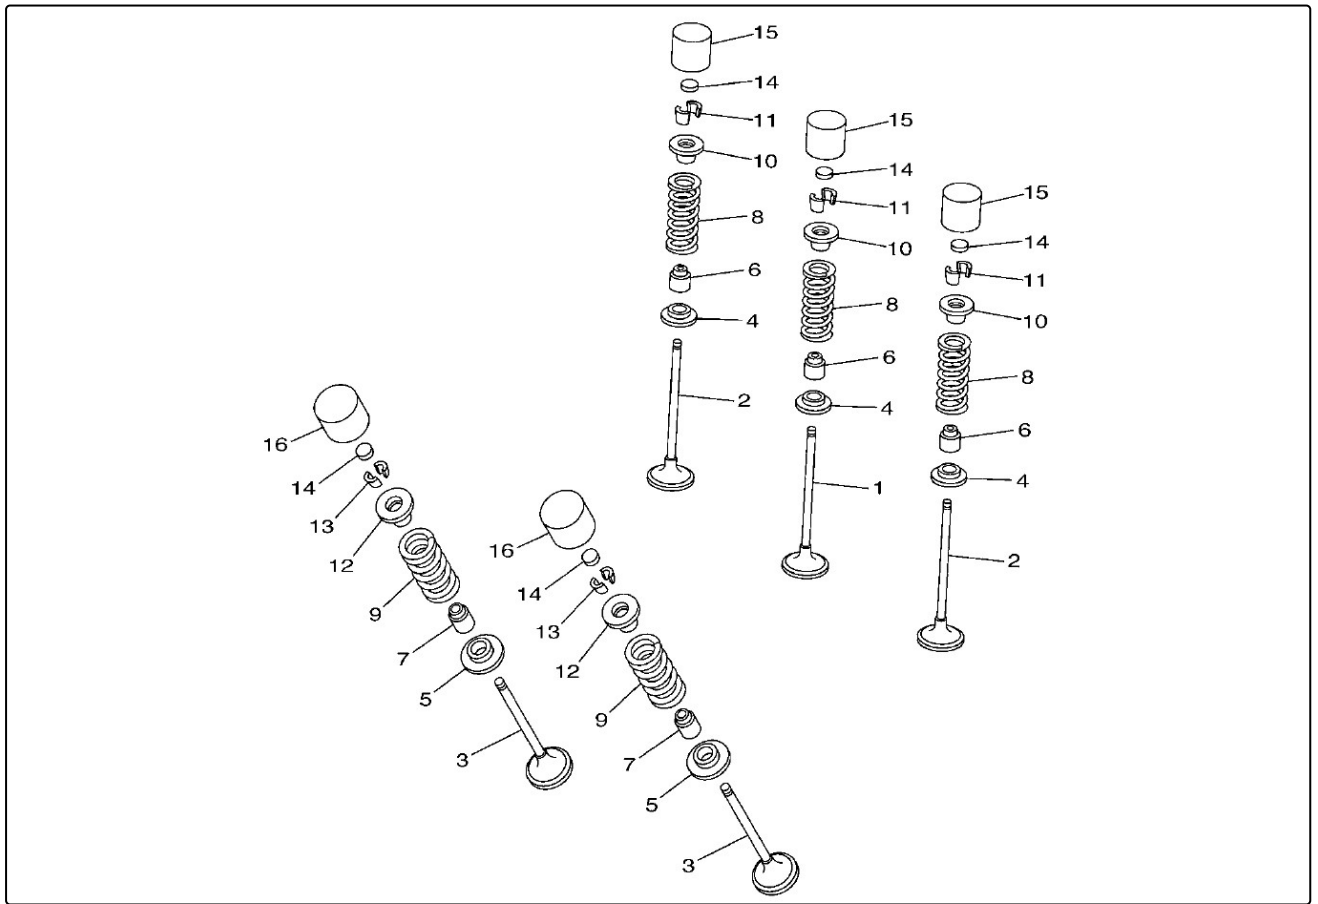

Pos	Referencia	C.	Español	English
1	0/006.250.0057		VALVULA ADMISION CENTRAL	VALVE INTAKE
2	0/006.250.0058		VALVULA ADMISION LATERAL	VALVE INTAKE 2
3	0/006.250.0059		VALVULA ESCAPE	VALVE EXHAUST
4	0/006.250.0060		ASIENTO DE VALVULA AMISION	SEAT VALVE SPRING
5	0/006.250.0061		ASIENTO VALVULA ESCAPE	SEAT VALVE SPING 2
6	0/006.250.0062		RENEDOR VALVULA ADMISION	SEAL VALVE STEM
7	0/006.250.0063		RETENEDOR VALVULA ESCAPE	SEAL VALVE STEM
8	0/006.250.0064		MUELLE VALVULA ADMISION	SPING VALVE INNER
9	0/006.250.0065		MUELLE VALVULA ESCAPE	SPING VALVE OUTER
10	0/006.250.0066		ASIENTO TRABAS VALVULA ADMISION	RETAINER VALVE SPING
11	0/006.250.0067		TRABAS DE VALVULA	COTTER VALVE
12	0/006.250.0068		ASIENTO TRABAS VALVULA ESCAPE	RETAINER VALVE SPING
13	0/006.250.0069		TRABAS VALVULA ESCAPE	COTTER VALVE
14	0/006.250.0070		AJUSTE DE VALVULA	PAD ADJUSTING 2 (1,20)
15	0/006.250.0071		TOPE SUPERIOR VALVULA ADMISION	LIFTER VALVE
16	0/006.250.0072		TOPE SUPERIOR VALVULA ESCAPE	LIFTER VALVE