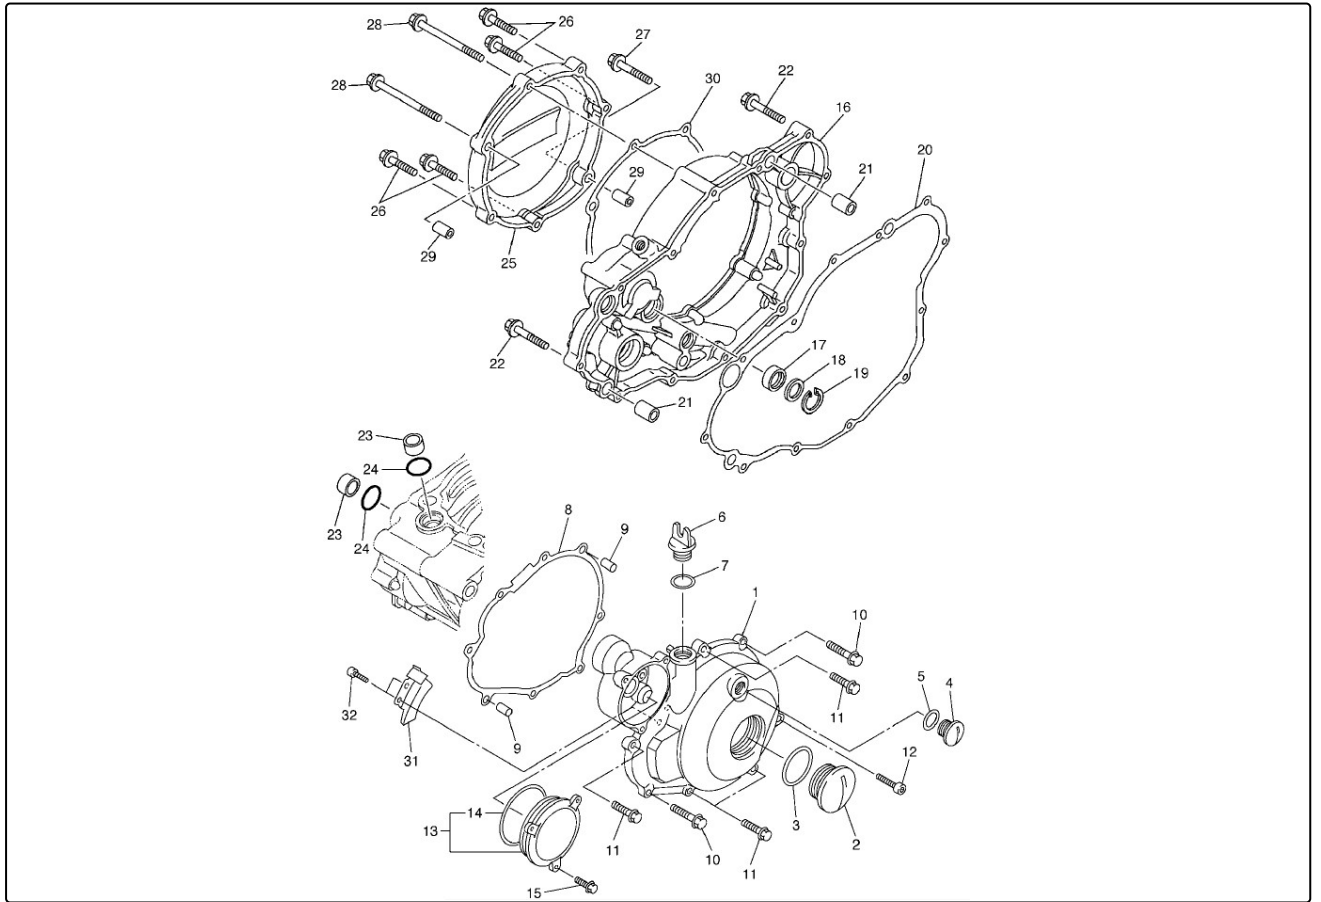

Pos	Referencia	C.	Español	English
1	0/006.250.0175	TAPA VOLANTE	COVER CRANKCASE 1	COVER CRANKCASE 1
2	0/006.250.0176	TAPON TAPA VOLANTE	PLUGSTRAIGHT SCREW	PLUGSTRAIGHT SCREW
3	0/006.250.0177	ANILLO TORICO TAPON TAPA VOLANTE	O-RING	O-RING
4	0/006.250.0178	TAPON PEQUEÑO TAPA VOLANTE	PLUG STRAIGHT SCREW	PLUG STRAIGHT SCREW
5	0/006.250.0179	ANILLO TORICO TAPON PEQUEÑO	O-RING	O-RING
6	0/006.250.0180	TAPON LLENADO ACEITE	PLUG OIL	PLUG OIL
7	0/006.250.0181	JUNTA TAPON LLENADO	O-RING	O-RING
8	0/006.250.0182	JUNTA TAPA VOLANTE	GASKET CRANKCASE COVER 1	GASKET CRANKCASE COVER 1
9	0/006.250.0183	CASQUILLO INTERIOR CARTER	PIN DOWEL	PIN DOWEL
10	0/006.250.0184	TORNILLO TAPA VOLANTE	BOLT FLANGE	BOLT FLANGE
11	0/006.250.0185	TORNILLO TAPA VOLANTE	BOLT FLANGE	BOLT FLANGE
12	0/006.250.0186	TORNILLO TAPA VOLANTE	BOLT	BOLT
13	0/006.250.0187	TAPA BOMBA ACEITE	COVER ASSY 2	COVER ASSY 2
14	0/006.250.0188	JUNTA TAPA BOMBA ACEITE	O-RING	O-RING
15	0/006.250.0189	TORNILLO TAPA BOMBA ACEITE	BOLT FLANGE	BOLT FLANGE
16	0/006.250.0190	TAPA CARTER LADO EMBRAGUE	COVER CRANKCASE 3	COVER CRANKCASE 3
17	0/006.250.0191	RETEN ACEITE	OIL SEAL	OIL SEAL
18	0/006.250.0192	ARANDELA PLATA	WASHER PLATE (T=1,0)	WASHER PLATE (T=1,0)
19	0/006.250.0193	CIRCLIP DE SEGURIDAD	CIRCLIP	CIRCLIP
20	0/006.250.0194	JUNTA TAPA CARTER LADO EMBRAGUE	GASKET CRANKCASE COVER 3	GASKET CRANKCASE COVER 3
21	0/006.250.0195	CASQUILLO INTERIOR CARTER	PIN DOWEL	PIN DOWEL
22	0/006.250.0196	TORNILLO	BOLT FLANGE	BOLT FLANGE
23	0/006.250.0197	SEPARADOR GRUESO	PIPE WATER	PIPE WATER
24	0/006.250.0198	ANILLO TORICO GRUESO	O-RING	O-RING
25	0/006.250.0199	TAPA EXTERIOR CARTER LADO EMBRAGUE	COVER 1	COVER 1
26	0/006.250.0200	TORNILLO	BOLT FLANGE	BOLT FLANGE
27	0/006.250.0201	TORNILLO	BOLT FLANGE	BOLT FLANGE
28	0/006.250.0202	TORNILLO	BOLT FLANGE	BOLT FLANGE
29	0/006.250.0203	CASQUILLO INTERIOR CARTER	PIN DOWEL	PIN DOWEL
30	0/006.250.0204	JUNTA TAPA CARTER EXT.	GASKET 1	GASKET 1
31	0/006.250.0205	SOPORTE GUIA	CLAMP 1	CLAMP 1
32	0/006.250.0206	TORNILLO	BOLT	BOLT