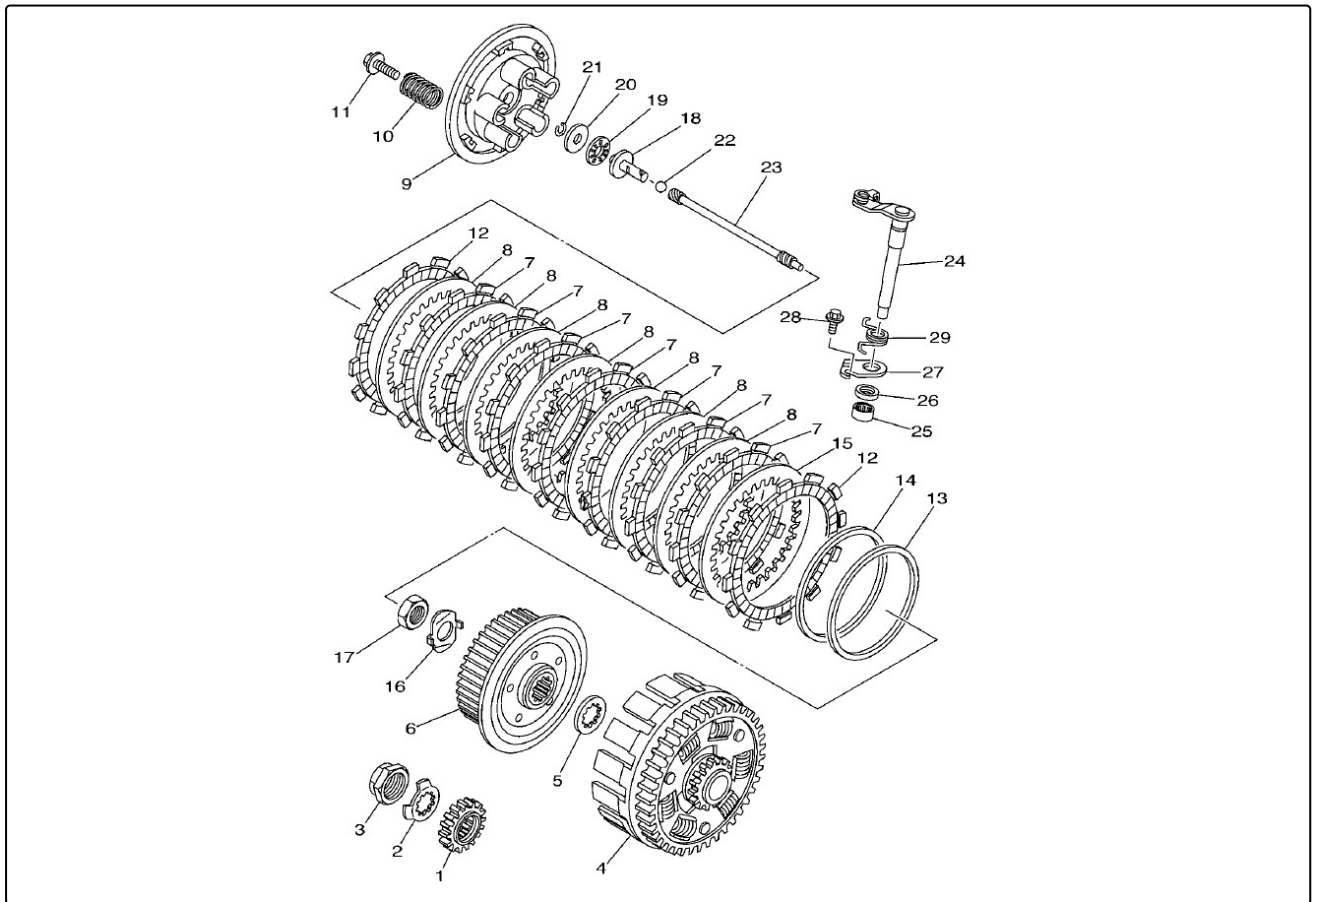

Pos	Referencia	C.	Español	English
1	0/006.250.0244		PIÑON PRIMARIO	GEAR PRIMARY DRIVE
2	0/006.250.0245		ARANDELA DE BLOQUEO	WASHER LOCK
3	0/006.250.0246		TUERCA BLOQUEO	NUT
4	0/006.250.0247		CAMPANA EMBRAGUE	PRIMARY DRIVEN GEAR COMP
5	0/006.250.0248		ARANDELA DENTADA CAMPANA EMBRAGUE	PLATE THUST 1
6	0/006.250.0249		CUBO EMBRAGUE	BOSS CLUTH
7	0/006.250.0250		DISCO EMBRAGUE FORRADO	PLATE FRICTION
8	0/006.250.0251		DISCO EMBRAGUE METALICO	PLATE CLUTH 2
9	0/006.250.0252		DISCO FINAL TAPA	PLATE PRESSURE 1
10	0/006.250.0253		MUELLE EMBRAGUE	SPRING COMPRESSION
11	0/006.250.0254		TORNILLO REGULADOR MUELLE	SCREW WITH WASHER
12	0/006.250.0255		DISCO FORRADO (1) EMBRAGUE	PLATE FRICTION
13	0/006.250.0256		ANILLO SEPARADOR DISCO EMBRAGUE	PLATE SEAT
14	0/006.250.0257		MUELLE ANILLO SEPARADOR	SPRING CLUTH BOSS
15	0/006.250.0258		DISCO METALICO (1) EMBRAGUE	PLATE CLUTH 2
16	0/006.250.0259		ARANDELA BLOQUEO DISCO FINAL TAPA	WASHER LOCK
17	0/006.250.0260		TUERCA	NUT
18	0/006.250.0261		TOPE VARILLA EMPUJE	ROD PUSH 1
19	0/006.250.0262		RODAMIENTO TOPE EMPUJE	BEARING
20	0/006.250.0263		ARANDELA PLANA	WASHER PLATE
21	0/006.250.0264		CIRCLIP PRESION	CIRCLIP
22	0/006.250.0265		BOLA VARILLA EMPUJE	BALL
23	0/006.250.0266		VARILLA EMPUJE EMBRAGUE	ROD PUSH2
24	0/006.250.0267		LEVA EMBRAGUE	PUSH LEVER COMP.
25	0/006.250.0268		RODAMIENTO AGUJA LEVA EMBRAGUE	BEARING
26	0/006.250.0269		RETEN ACEITE LEVA EMBRAGUE	OIL SEAL
27	0/006.250.0270		PLATINA LEVA EMBRAGUE	PLATE SEAT
28	0/006.250.0271		TORNILLO LEVA EMBRAGUE	BOLT FLANGE
29	0/006.250.0272		MUELLE LEVA EMBRAGUE	SPRING TORSION