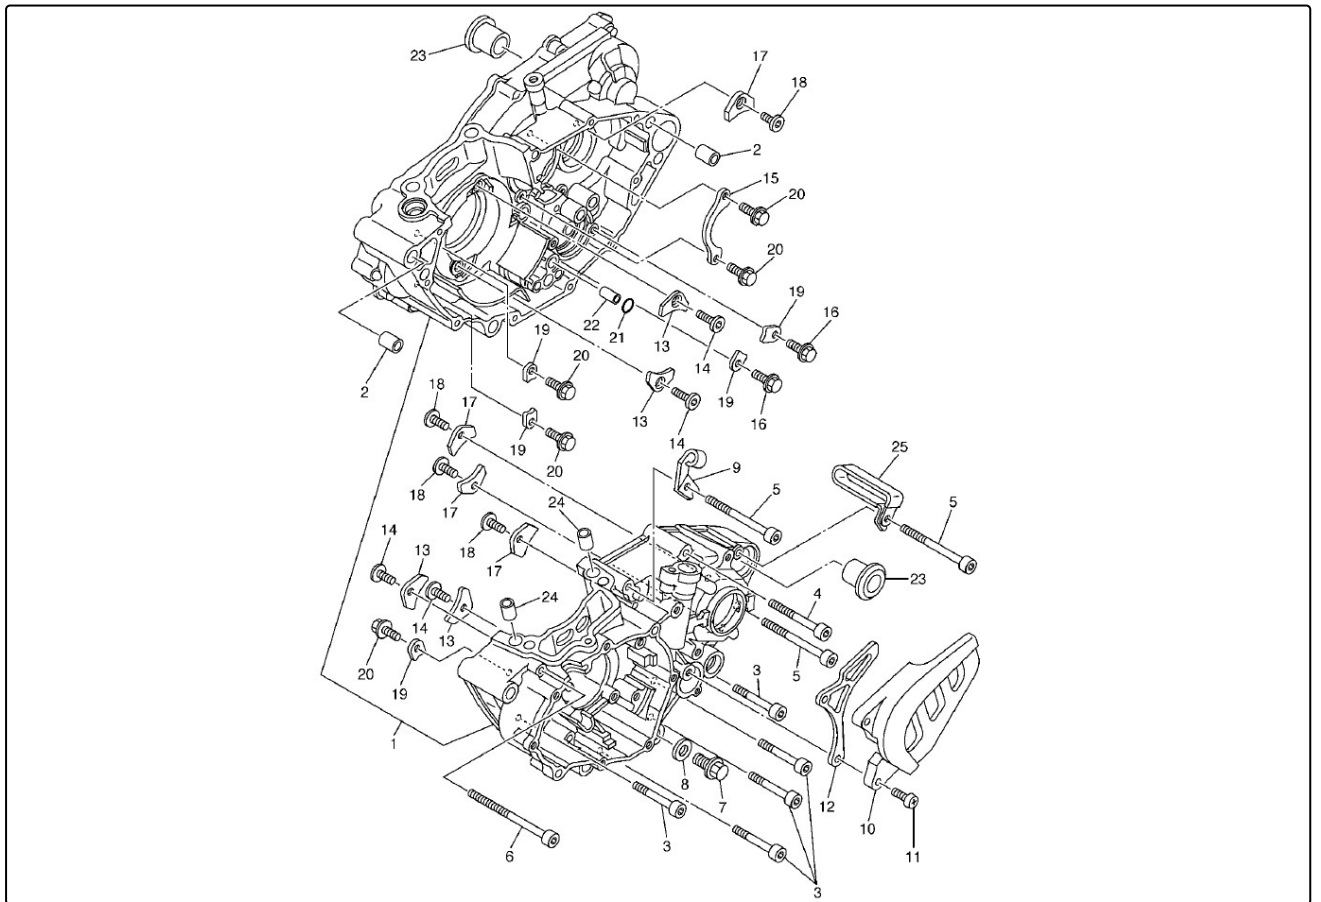

Pos	Referencia	C.	Español	English
1	0/006.250.0151	JUEGO DE CARTER	CRANKCASE ASSY	CRANKCASE ASSY
2	0/006.250.0152	CASQUILLO GUIA CARTER	PIN DOWEL	PIN DOWEL
3	0/006.250.0153	TORNILLO CARTER	BOLT	BOLT
4	0/006.250.0154	TORNILLO CARTER	BOLT	BOLT
5	0/006.250.0155	TORNILLO CARTER	BOLT	BOLT
6	0/006.250.0156	TORNILLO CARTER	BOLT	BOLT
7	0/006.250.0157	TORNILLO TAPON VACIADO ACEITE	BOLT FLANGE	BOLT FLANGE
8	0/006.250.0158	ARANDELA	GASKET	GASKET
9	0/006.250.0159	SOPORTE GUIA CABLE	HOLDER CLUTH CABLE	HOLDER CLUTH CABLE
10	0/006.250.0160	PROTECTOR PIÑON SALIDA	COVER CRANKCASE 2	COVER CRANKCASE 2
11	0/006.250.0161	TORNILLO TAPA PIÑON	SCREW PAN HEAD	SCREW PAN HEAD
12	0/006.250.0162	SOPORTE TAPA PIÑON	GUIDE CHAIN	GUIDE CHAIN
13	0/006.250.0163	TAPA CUBIERTA RODAMIENTO	PLATE BEARING COVER	PLATE BEARING COVER
14	0/006.250.0164	TORNILLO	SCREW	SCREW
15	0/006.250.0165	TAPA CUBIERTA RODAMIENTO	PLATE BEARING COVER	PLATE BEARING COVER
16	0/006.250.0166	TORNILLO	BOLT FLANGE	BOLT FLANGE
17	0/006.250.0167	TAPA CUBIERTA RODAMIENTO	PLATE BEARING COVER	PLATE BEARING COVER
18	0/006.250.0168	TORNILLO	SCREW	SCREW
19	0/006.250.0169	TAPA CUBIERTA RODAMIENTO	PLATE STOPPER 2	PLATE STOPPER 2
20	0/006.250.0170	TORNILLO	BOLT FLANGE	BOLT FLANGE
21	0/006.250.0171	ANILLO TORICO	O-RING	O-RING
22	0/006.250.0172	CASQUILLO INTERNO CARTER	PIN DOWEL	PIN DOWEL
23	0/006.250.0173	COLLAR	COLLAR	COLLAR
24	0/006.250.0174	CASQUILLO INTERNO CARTER	PIN DOWEL	PIN DOWEL
25	0/006.250.0175	GUIA DE CABLES	CLAMP	CLAMP