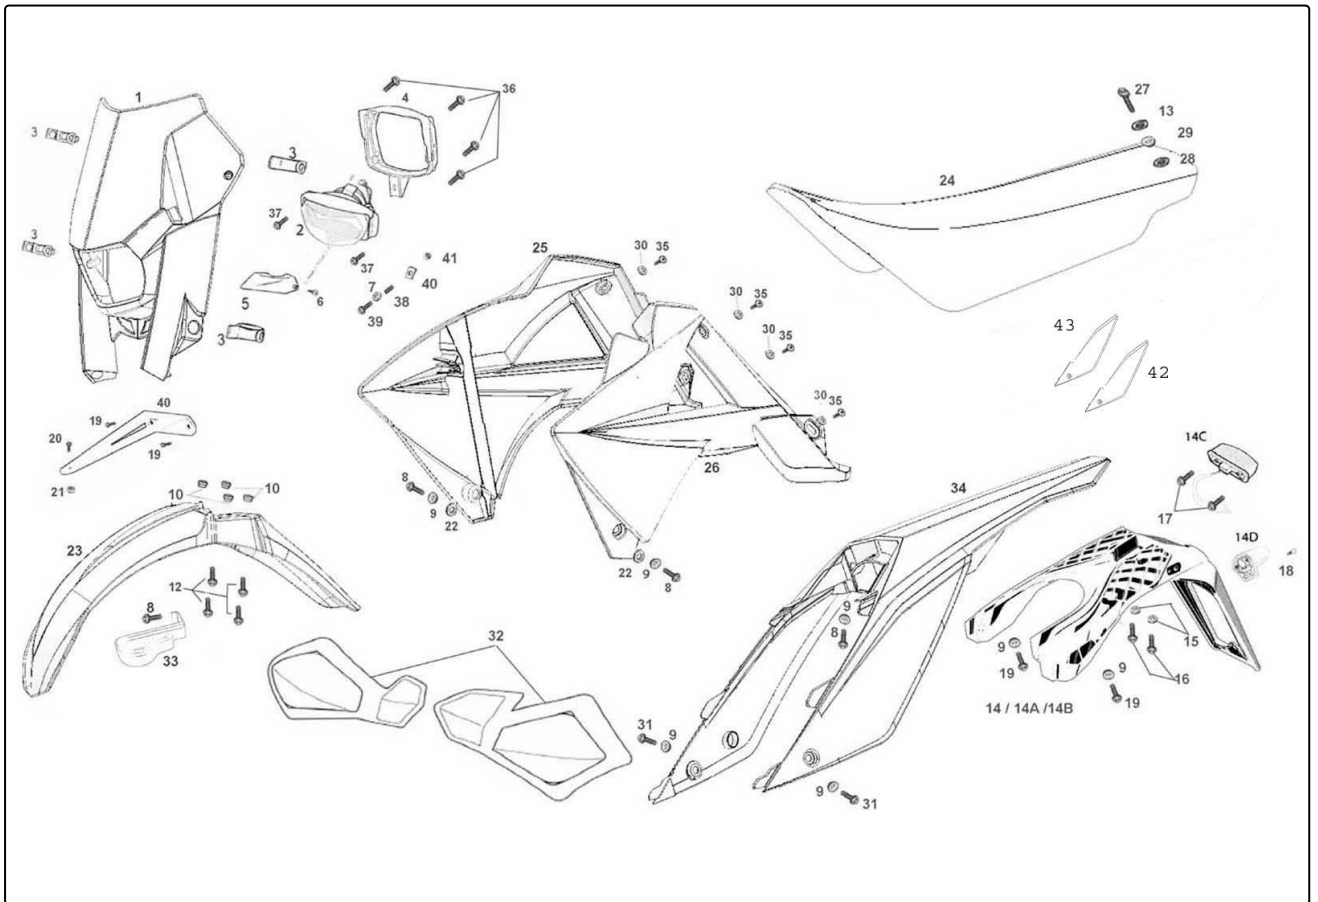

Pos	Referencia	C.	Español	English
1	0/010.250.0096	1	PORTAFAROS DELANTERO NEGRO	FRONT HEADLAMP BLACK
2	0/010.250.0097	1	OPTICA HALOGENA	OPTIC HALOGEN
3	0/010.250.0098	4	GOMA SUJECCION FARO	RUBBER SECURIN HEADLAMP
4	0/010.250.0099	1	SOPORTE OPTICA	HEADLAMP SUPORT
5	0/010.250.0100	1	TAPETA GUIA FARO	LIGHTHOUSE RUG GUIDE
6	0/010.250.0101	3	TORNILLO ROSCA PLASTICO	PLASTIC SCREW THREAD
7	0/010.250.0466	1	ARAND. 4X12X1	4X12X1 WASHER
8	0/010.250.0103	4	TORNILLO ESPECIAL 6X14	SPECIAL SCREW 6X14
9	0/010.250.0104	7	CASQUILLO TAPA	RADIATOR CAP COVER
10	0/010.250.0105	4	CASQUILLO GUARDABARROS	FENDER CAP
12	0/010.250.0467	4	TORN. ESPECIAL 6X20	SPECIAL SCREW 6X20
13	0/010.250.0108	1	CASQUILLO SILLIN ALUMINIO ROJO	ALUMINUM SEAT RED CAP
14	0/010.250.0109	1	PORTA MATRICULA	TUITION SUPPORT
14A	0/010.250.0110	1	PORTA MATRICULA COMPLETO	KIT TUITION SUPPORT
14B	0/010.250.0111	1	PORTA MATRICULA COMPLETO RACING	RACING KIT TUITION SUPPORT
14C	0/010.250.0112	1	LUZ PILOTO	PILOT LIGHT
14D	0/010.250.0113	1	LUZ MATRICULA	LIGHT ENROLLMENT
15	0/010.250.0114	1	ARAND. 5X12X1	WASHER
16	0/010.250.0115	2	TORNILLO ROSCA PLASTICO	PLASTIC SCREW THREAD
17	0/010.250.0116	2	TORNILLO ROSCA CHAPA 3X9	SCREW SHEET METAL SCREW
18	0/010.250.0117	1	UFK M5X12	5X12 UFK
19	0/010.250.0118	4	TORNILLO ESPECIAL 6X20	SPECIAL SCREW 6X20
20	0/010.250.0119	1	ULS 6X16	6X16 ULS
21	0/010.250.0120	1	TUERCA ESTRIADA M6	GROOVED NUT METRIC 6
22	0/010.250.0121	2	ARANDELA NYLON	NYLON WASHER
23	0/010.250.0122	1	GUARDABARROS DELANTERO NEGRO	FRONT FENDER BLACK
24	0/010.250.0107	1	SILLIN COMPLETO	SEAT BASE
25	0/010.250.0102	1	TAPA RADIADOR DRCH. NEGRA	BLACK RIGHT RADIATOR COVER
26	0/010.250.0125	1	TAPA RADIADOR IZQ. NEGRA	BLACK LEFT RADIATOR COVER
27	0/010.250.0126	1	TORNILLO ESP. 6X30	ESPECIAL SCREW 6X30
28	0/010.250.0127	1	ARANDELA PLSTICO	PLASTIC WASHER
29	0/010.250.0128	1	CASQUILLO SILLIN	SEAT CAP
30	0/010.250.0129	4	CASQUILLO TAPA RADIADOR	RADIATOR CAP COVER
31	0/010.250.0130	2	TORN ESPECIAL 6X16	SPECIAL SCREW 6X16
32	0/000.770.5703	1	CTO.PARAMANOS	SET FOR HANDS
33	0/010.250.0132	1	GUIA LATIGUILLO	HOSE GUIDE
34	0/010.250.0133	1	GUARDABARROS TRASERO NEGRO	BLACK REAR FENDER