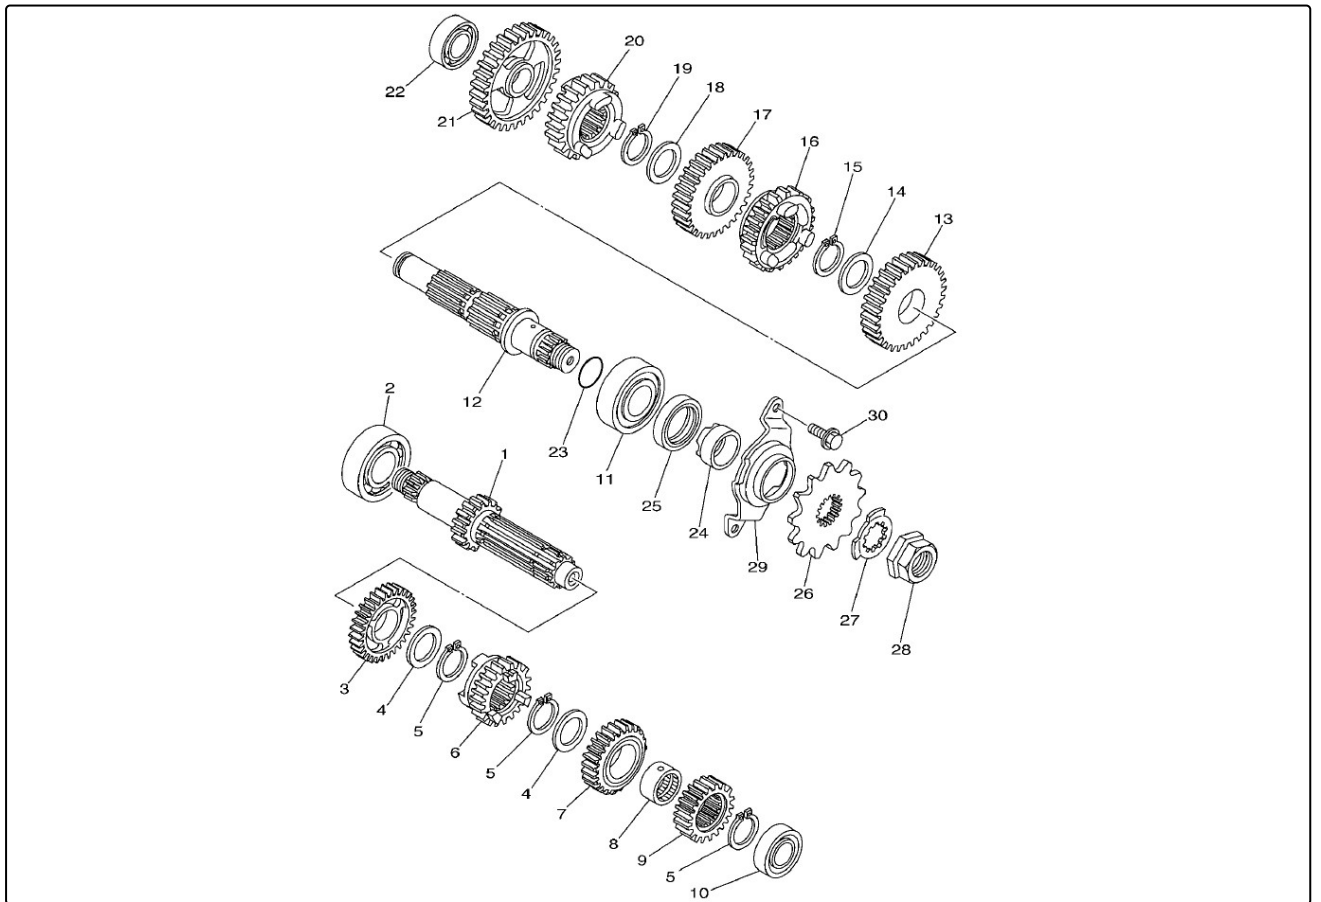

Pos	Referencia	C.	Español	English
1	0/006.250.0273		ARBOL PRIMARIO SOLO	AXLE MAIN
2	0/006.250.0274		RODAMIENTO ARBOL PRIMARIO	BEARIG
3	0/006.250.0275		PIÑON DE LA 5ª S/ PRIMARIO	GEAR 5TH PINION
4	0/006.250.0276		ARANDELA PLANA	WASHER
5	0/006.250.0277		ANILLO SEEGER	CIRCLIP
6	0/006.250.0278		PIÑON DE 3ª S/PRIMARIO	GEAR 23RD PINION
7	0/006.250.0279		PIÑON DE 4ª S/PRIMARIO	GEAR 4TH PINION
8	0/006.250.0280		RODAMIENTO AGUJA ARBOL PRIMARIO	COLLAR
9	0/006.250.0281		PIÑON DE 2ª S/PRIMARIO	GEAR 2ND PINION
10	0/006.250.0282		RODAMIENTO ARBOL PRIMARIO	BEARING
11	0/006.250.0283		RODAMIENTO ARBOL SECUNDARIO	BEARING
12	0/006.250.0284		ARBOL SECUNDARIO SOLO	DRIVE AXLE ASSY
13	0/006.250.0285		PIÑON 2ª S/SECUNDARIO	GEAR 2ND WHEEL
14	0/006.250.0286		ARANDELA PLANA	WASHER
15	0/006.250.0287		ANILLO SEEGER	CIRCLIP
16	0/006.250.0288		PIÑON DE 4ª S/SECUNDARIO	GEAR 4TH WHEEL
17	0/006.250.0289		PIÑON DE 3ª S/SECUNDARIO	GEAR 3RD WHEEL
18	0/006.250.0290		ARANDELA PLANA	WASHER
19	0/006.250.0291		ANILLO SEEGER	CIRCLIP
20	0/006.250.0292		PIÑON DE 5ª S/SECUNDARIO	GEAR 5TH WHEEL
21	0/006.250.0293		PIÑON DE 1ª S/SECUNDARIO	GEAR 1ST WHEEL
22	0/006.250.0294		RODAMIENTO ARBOL SECUNDARIO	BEARING
23	0/006.250.0295		ANILLO TORICO ARBOL SECUNDARIO	O-RING
24	0/006.250.0296		RODAMIENTO AGUJA ARBOL SECUNDARIO	COLLAR
25	0/006.250.0297		RETEN ARBOL SECUNDARIO	OIL SEAL
26	0/006.250.0298		PIÑON DE SALIDA	SPROCKET DRIVE
27	0/006.250.0299		ARANDELA DENTADA PIÑON SALIDA	WASHER LOCK
28	0/006.250.0300		TUERCA PIÑON DE SALIDA	NUT
29	0/006.250.0301		PLACA SOPORTE PIÑON SALIDA	PLATE COVER
30	0/006.250.0302		TORNILLO SOPORTE PIÑON	BOLT FLANGE